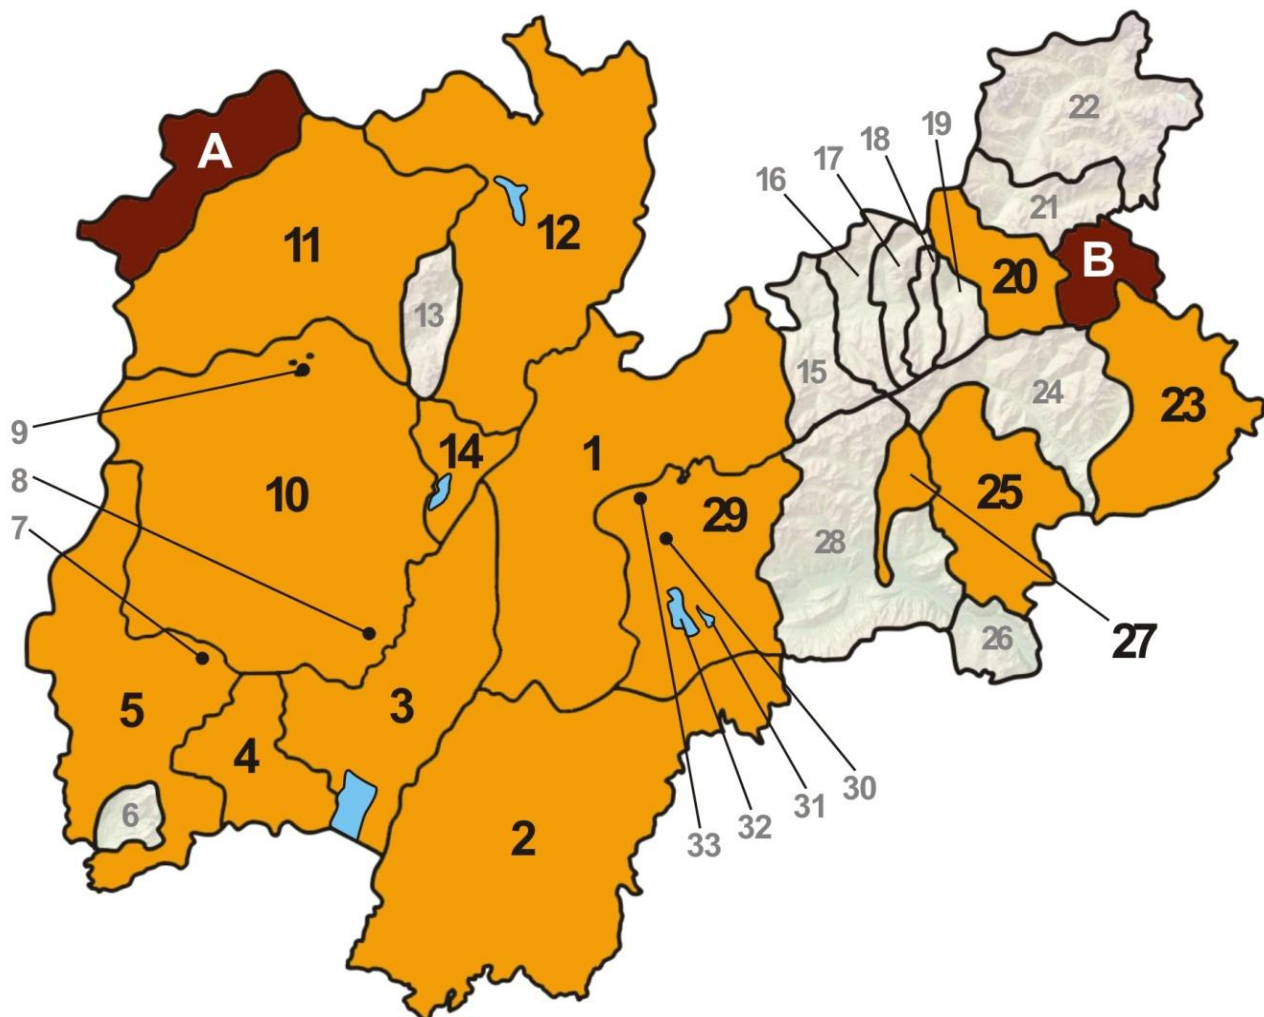

ZONA PERMESSO UNICO

1. ASSOCIAZIONE PESCATORI DILETTANTI TARENTINI
2. SOCIETA' PESCATORI DILETTANTI DELLA VALLAGARINA
3. ASSOCIAZIONE PESCATORI DILETTANTI BASSO SARCA
4. ASSOCIAZIONE PESCATORI DILETTANTI VALLE DI LEDRO
5. ASSOCIAZIONE PESCATORI DILETTANTI ALTO CHIESE
6. SOCIETA' PESCATORI DILETTANTI STORO (NON DISPONIBILE)
7. ASS. PESCATORI DILETTANTI RONCONE (NON DISPONIBILE)
8. SOCIETA' PESCATORI SPORT. TORRENTE DAL (NON DISPONIBILE)
9. ASS. PESCATORI SPORTIVI MADONNA DI CAMPIGLIO (NON DISPONIBILE)
10. ASSOCIAZIONE PESCATORI ALTO SARCA
11. ASSOCIAZIONE PESCATORI SPORTIVI SOLANDRI
12. ASSOCIAZIONE PESCATORI SPORTIVI IN C.6
13. GRUPPO SPORTIVO PESCATORI TUENNO (NON DISPONIBILE)
14. ASSOCIAZIONE PESCATORI SPORTIVI MOLVENO
15. ASS. PESCATORI DILETT. CASTELLO MOLINA DI FIEMME (NON DISPONIBILE)
16. ASS. PESCATORI SPORTIVI CAVALESE (NON DISPONIBILE)
17. ASS. PESCA SPORT TESERO (NON DISPONIBILE)

18. ASS. PESCATORI SPORTIVI PANCHIA' (NON DISPONIBILE)
19. ASS. PESCATORI ZIANO DI FIEMME (NON DISPONIBILE)
20. ASSOCIAZIONE PESCATORI PREDAZZO
21. ASS. PESCATORI DILETTANTI MOENA (NON DISPONIBILE)
22. ASS. PESCATORI DELLA VALLE DI FASSA (NON DISPONIBILE)
23. ASSOCIAZIONE PESCATORI DILETTANTI ALTO CISON
24. SOCIETA' PESCATORI DEL VANOI (NON DISPONIBILE)
25. ASSOCIAZIONE PESCATORI DIL VALLE DEL TESINO
26. ASS. PESCATORI DILETTANTI GRIGNO (NON DISPONIBILE)
27. ASSOCIAZIONE PESCATORI DILETTANTI SCURELLE
28. ASS. PESCATORI DILETTANTI DELLA VALSUGANA (NON DISPONIBILE)
29. ASS. PESCATORI DILETT. DEL FERSINA ALTO BRENTA
30. ASS. PESCATORI CANZOLINO MADRANO (NON DISPONIBILE)
31. ASS. PESCATORI DILETTANTI LEVICO TERME (NON DISPONIBILE)
32. ASS. PESCATORI RIVIERASCHI CALDONAZZO (NON DISPONIBILE)
33. ASS. PESCATORI F.A.L.C. (NON DISPONIBILE)

ZONA CON DIVIETO DI PESCA

- A. PARCO NAZIONALE DELLO STELVIO
- B. PARCO NATURALE PANEVEGGIO - PALE DI SAN MARTINO